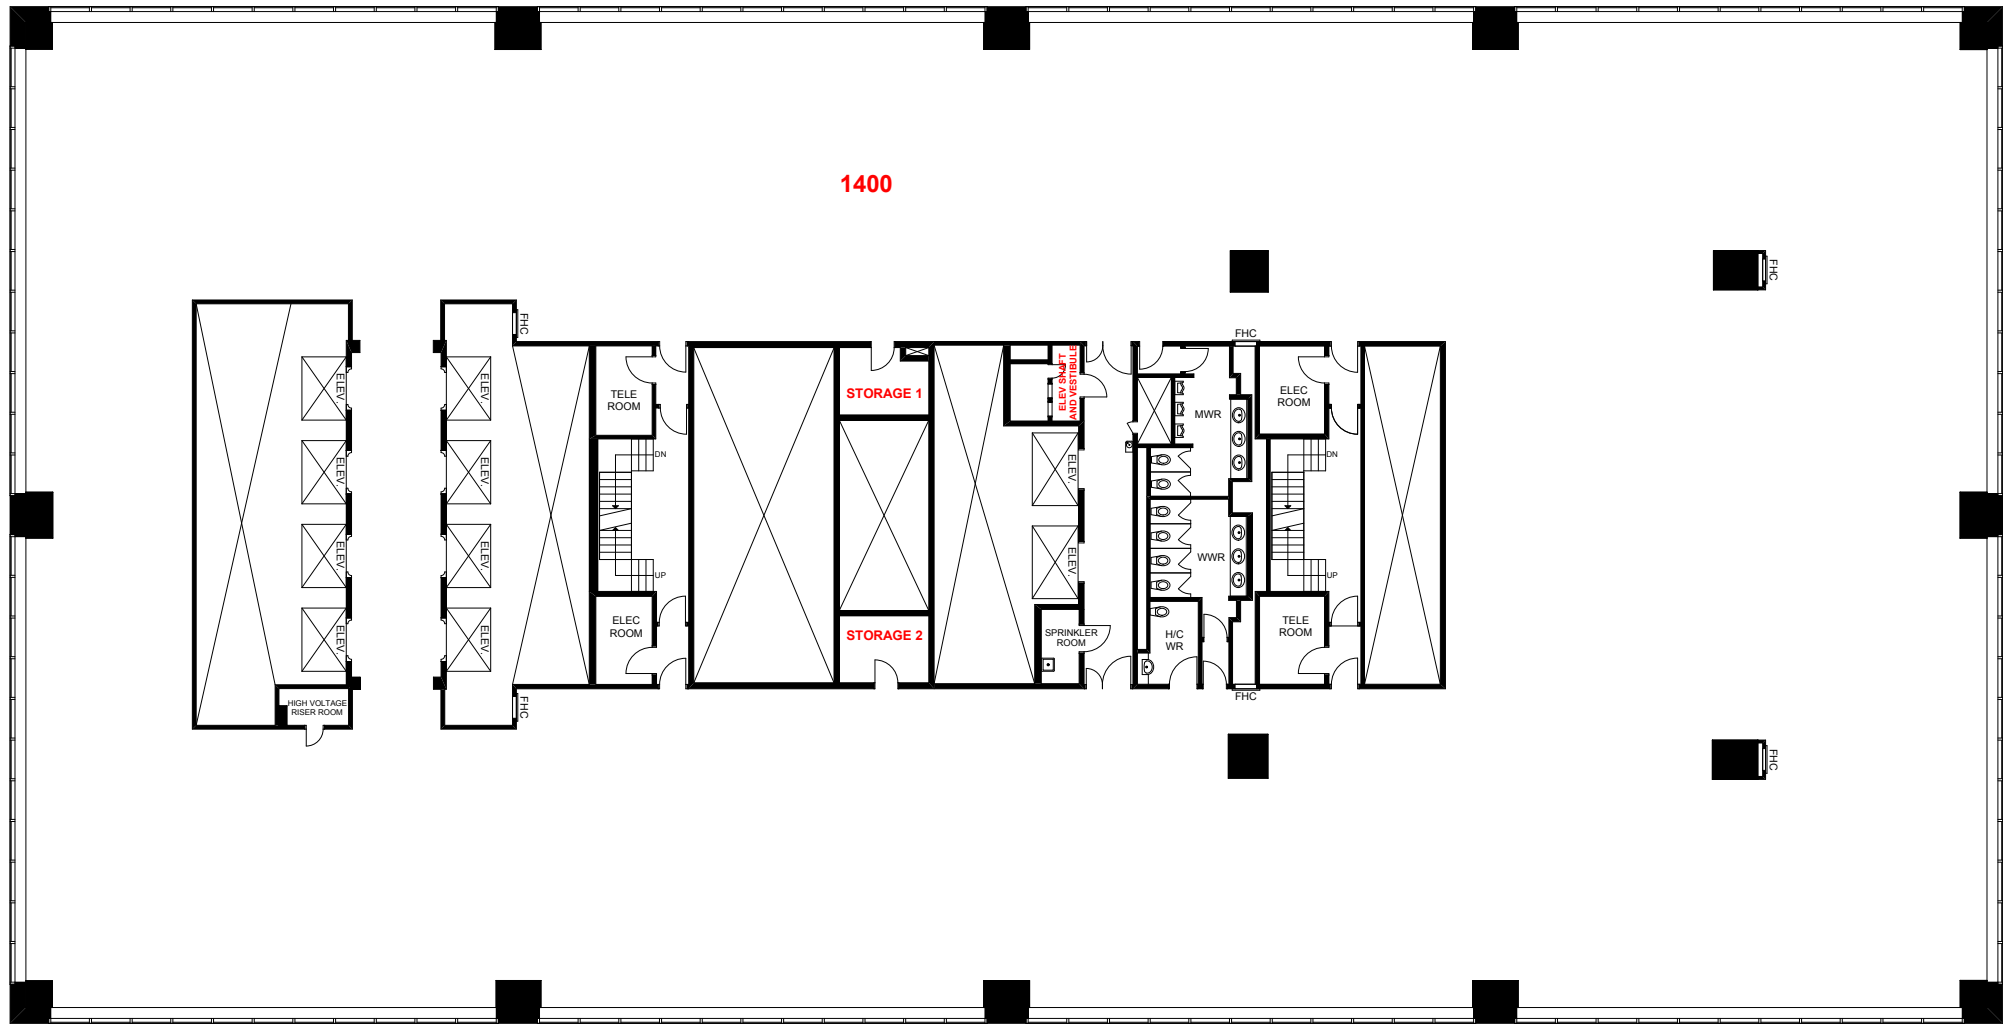

"Client"

Version:	Prepared:	12/04/2013
FP4A	Measured:	18/09/2012

199 Bay Street
Toronto, Ontario

Floor 14

*Please Refer to
Corresponding Area Chart*

	Queen St W		
	N		
University Ave	King St W	Bay St	Yonge St
	Front St W		